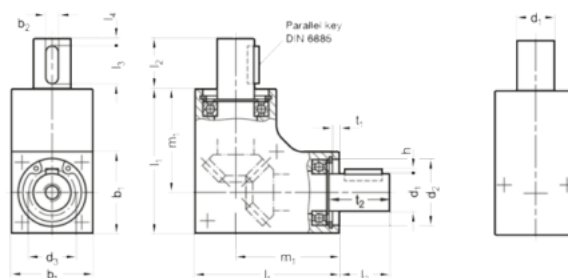

Data Sheet

Article number: 20397132L12AN
 Description: E+G Bevel Gear Box
 GN 3971-32-L-12-AN

Measures

$b_1 = 32$	$d_7 = M5$	$m_2 = 12$
$b_2 = 4$	gear ratio= $i = 32$	$m_3 = 17$
$d_1 = 12$	$h = 1.5$	$m_4 = 24$
$d_2 = 28$	$l_1 = 56$	$m_5 = 16$
$d_3 = 19.8$	$l_2 = 16$	$t_1 = 2.1$
$d_4 = 4.1$	$l_3 = 12$	$t_2 = 18.3$
$d_5 = M3$	$l_4 = 3$	weight(g) = 332
$d_6 = M4$	$m_1 = 40$	